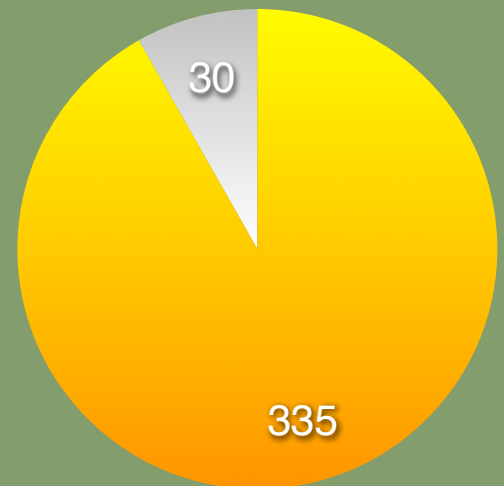

## Population in 2009

Key

10,000

1000

## Sunshine Days in a Year

● Sunshine

● Cloudy

**327,836**  
irrigated acres  
in Weld County  
2007