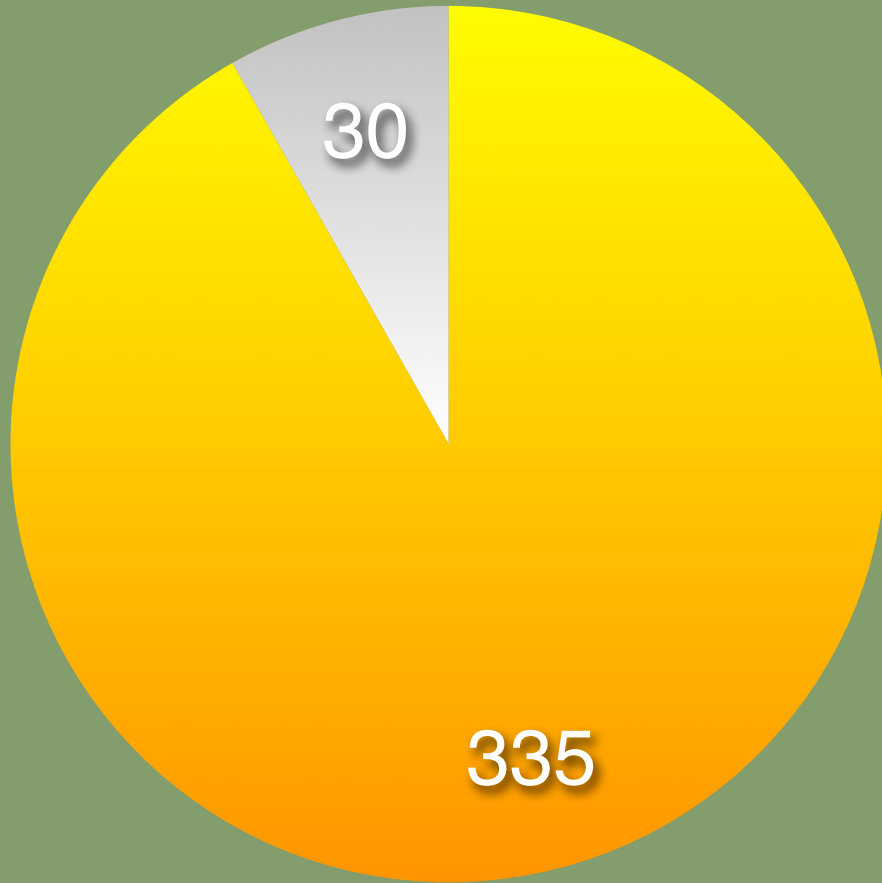

10,000

1000

Sunshine Days in a Year

Sunshine

Cloudy

36
acres
county