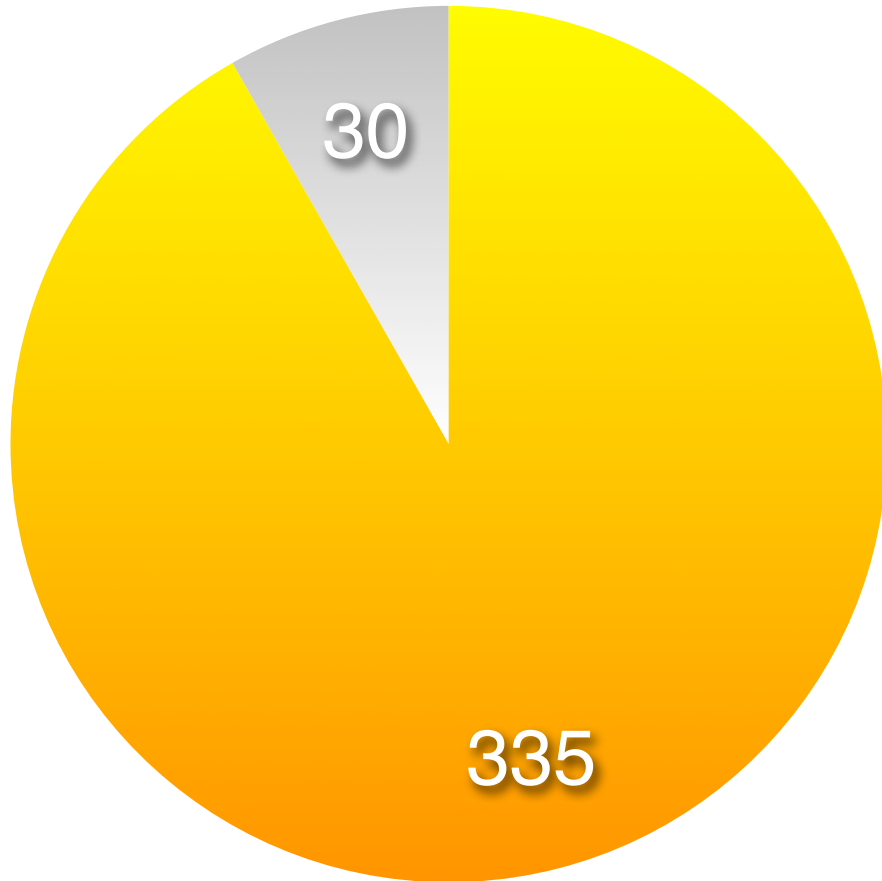

Population in 2009

Key

Weld County has almost 2 cattle
for each person.

327,83
irrigated
Weld C
2007

10,000

1000

Sunshine Days in a Year

36
ac
o
7